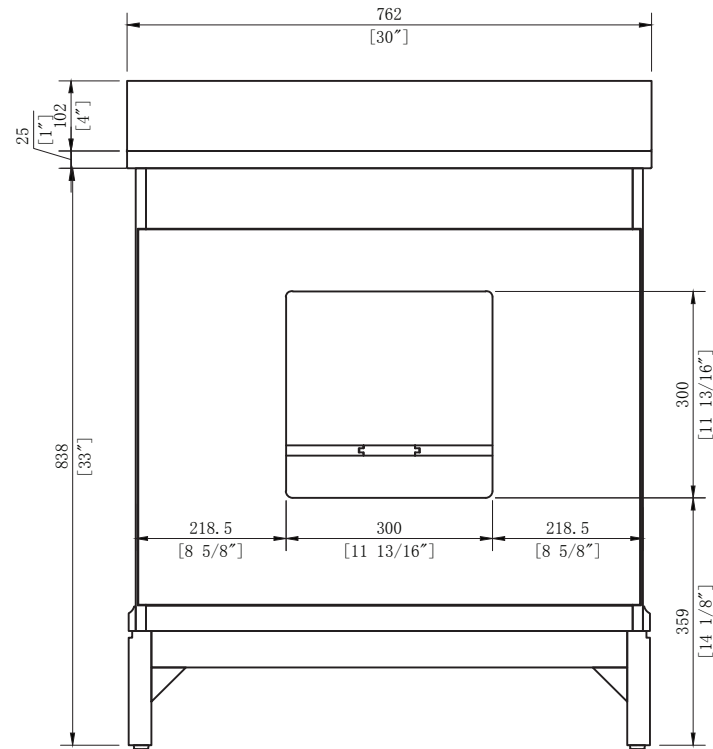

WATER CREATION

MODEL: CW-QUEEN30

MODEL: CW-QUEEN30

MODEL: CW-QUEEN30

MODEL: CW-QUEEN30

MODEL: QUEEN-M-2136

MODEL: QUEEN-M-2136

MODEL: F2-0013