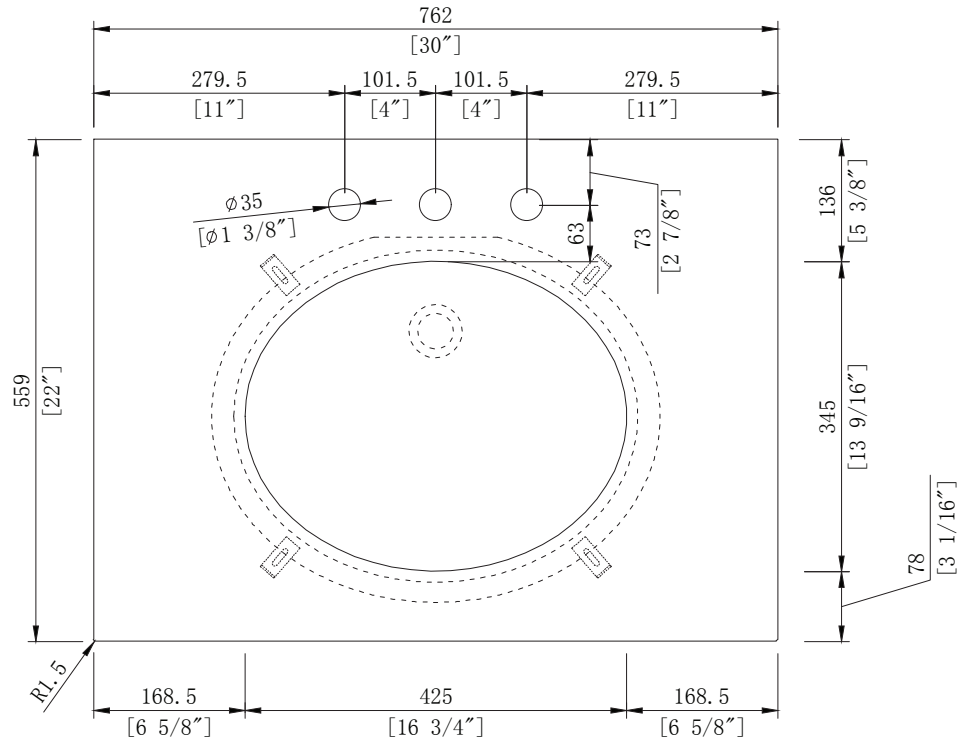

WATER CREATION

MODEL: CW-QUEEN30

MODEL: CW-QUEEN30

MODEL: CW-QUEEN30

MODEL: CW-QUEEN30

MODEL: QUEEN-M-2136

MODEL: QUEEN-M-2136

MODEL: F2-0013