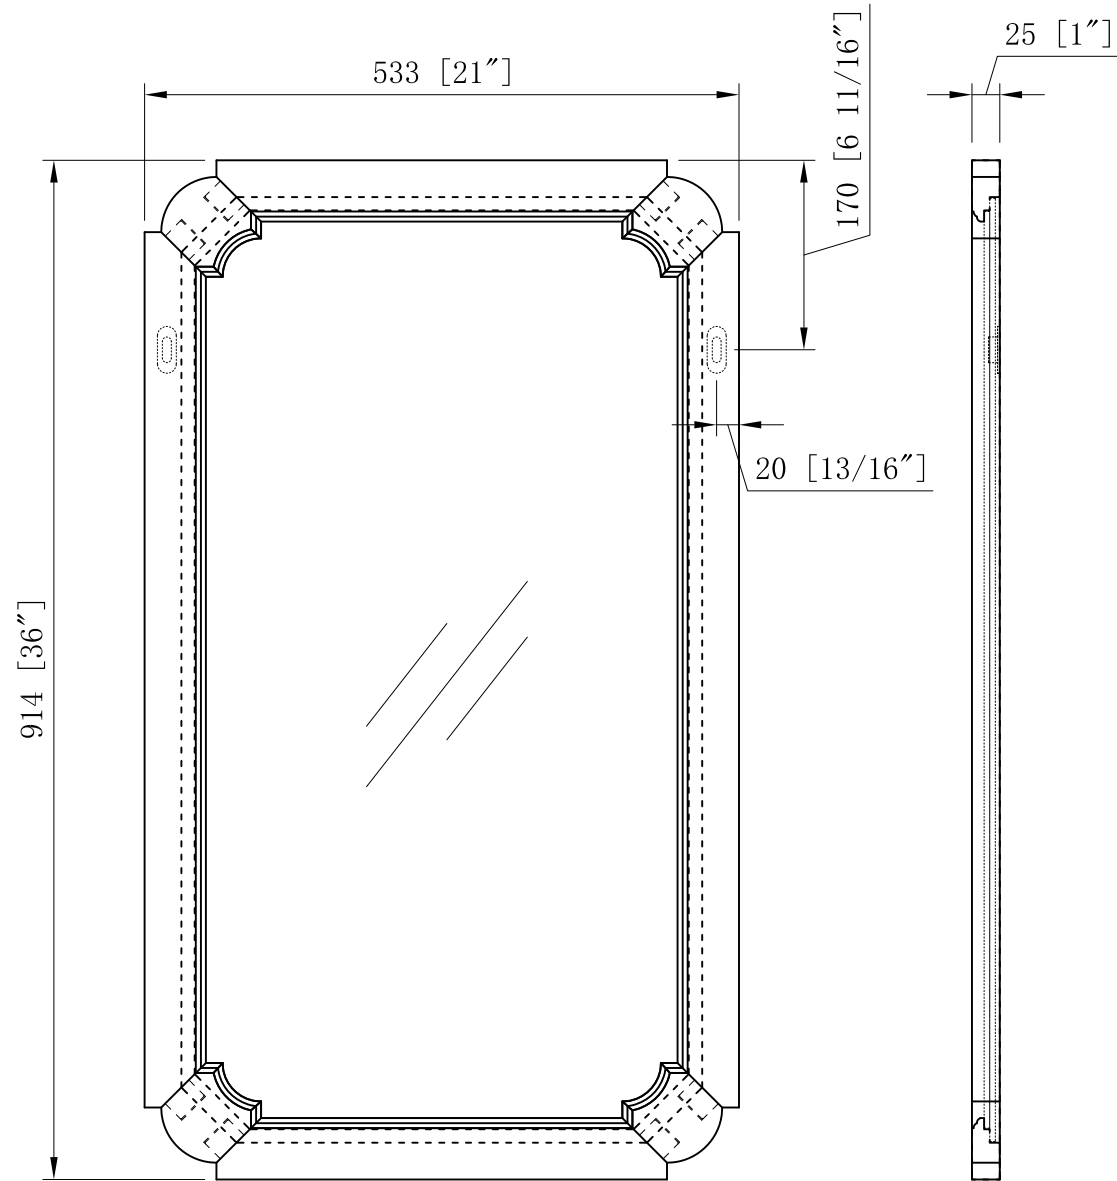

WATER CREATION

MODEL: CW-QUEEN30

MODEL: CW-QUEEN30

MODEL: CW-QUEEN30

MODEL: CW-QUEEN30

MODEL: QUEEN-M-2136

MODEL: QUEEN-M-2136

MODEL: F2-0013